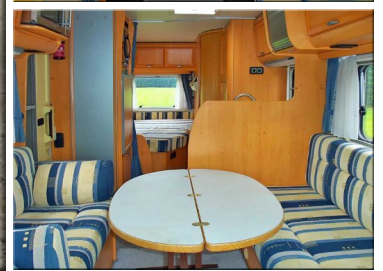

2005(05) Hymer Classic B655 (Fiat)

SOLD

Engine: Turbo Diesel
Gearbox: Manual
Capacity: 2800cc
Mileage: 53,209
Length: 6700mm
Width: 2400mm

Wellsbridge Motorhomes
Wells Bridge
Ramsey Forty Foot
Huntingdon
Cambridgeshire, PE26 2XJ

4 BERTH	A-CLASS
DROP-DOWN BED	FIXED BED
POWER STEERING	AWNING
TV AERIAL	ELECTRIC DOORSTEP
SWIVEL SEATS	RADIO/CD
OVERCABIN BED	240/12V
BLOWN AIR HEATING	LOUNGE/DINER
SIDE FACING SOFAS	KITCHEN
3 BURNER HOB	MICROWAVE OVEN
KITCHEN SINK	REAR WASHROOM
SHOWER CUBICLE	SHOWER
TOILET	WARDROBE
LOOSE FIT CARPETS	NET CURTAINS
CURTAINS	FLY SCREENS
BLINDS	DOOR SCREEN

A 4 berth RHD Manual 2.8TD A-Class Motorhome (2005) with PAS, 3.9m awning and Tv aerial. Driver and passenger swivel seats, over-cabin drop-down double bed with a long curtain divider, 1 electric window, radio/CD player. Central lounge/dining area with 2 small side facing sofas and a removable table. Central/rear kitchen with a 3 burner gas hob, microwave oven, oven over fridge/ice box, twin sink, cutlery drawer and cabinets, wardrobe. Rear bedroom with a fixed double bed and curtain divider. Rear washroom with a shower cubicle sink wc cabinets and mirror Nets